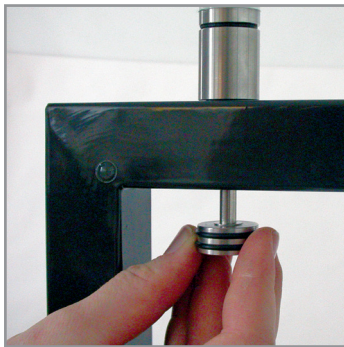

SCAPE – the foldable table system

VENTA[®]
BY BÜCHIN DESIGN

color example 100|402

Item No.: 24019

[LxWxH]: 700 x 700 x 750 mm

total weight: 16,3 kg (glass)

total weight: 11,8 kg (compact laminate)

Base

foldable base frame without side holder

material: steel, powder-coated

profile: 30 x 30 mm

weight: 6,3 kg

1 x adjustable foot

Table-top

diameter: 700 mm

material: compact laminate 10 mm (5,5 kg),
or safety glass 10 mm (10 kg)**Warranty**

1 year

SCAPE – the foldable table system

connection from the foot to the table-top through a screw (not removable)

one adjustable foot on the bottom of the base frame

Item No.: 99137

[LxWxH]: 780 x 870 x 670 mm