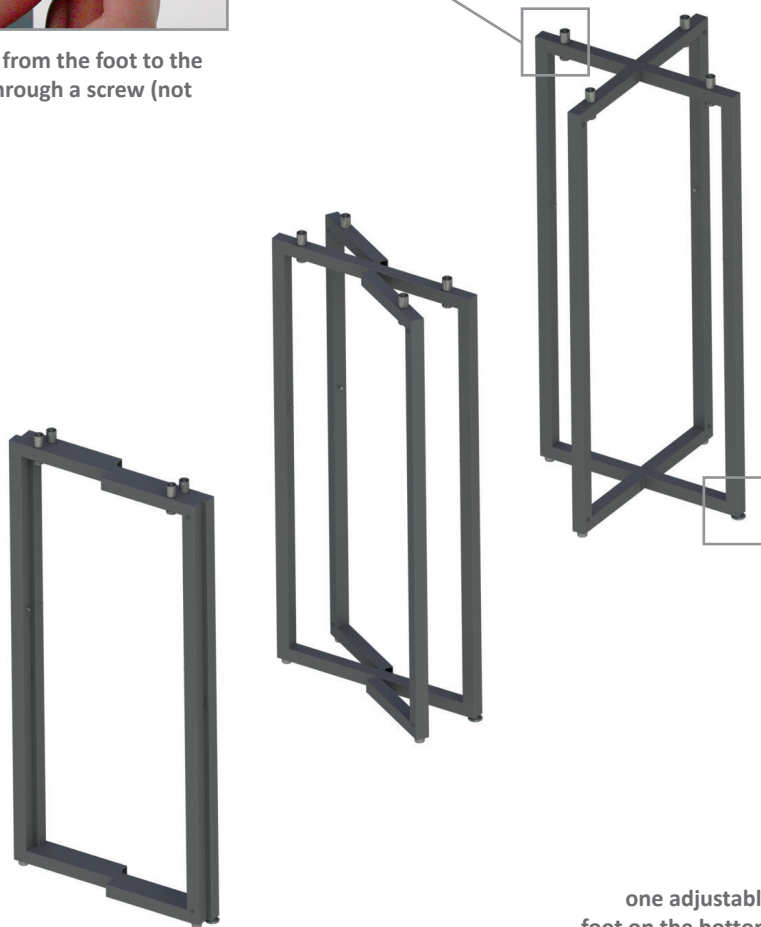

SCAPE – the foldable table system

VENTA[®]
BY BÜCHIN DESIGN

color example 100|402

Item No.: 24019

[LxWxH]: 700 x 700 x 750 mm

total weight: 16,3 kg (glass)

total weight: 11,8 kg (compact laminate)

Base

foldable base frame without side holder

material: steel, powder-coated

profile: 30 x 30 mm

weight: 6,3 kg

1 x adjustable foot

Table-top

diameter: 700 mm

material: compact laminate 10 mm (5,5 kg),
or safety glass 10 mm (10 kg)**Warranty**

1 year

SCAPE – the foldable table system

connection from the foot to the table-top through a screw (not removable)

one adjustable foot on the bottom of the base frame

Item No.: 99137

[LxWxH]: 780 x 870 x 670 mm