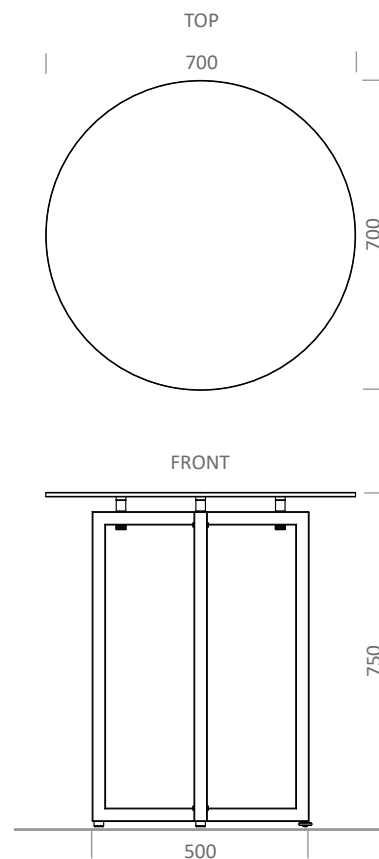

SCAPE – the foldable table system

VENTA[®]
BY BÜCHIN DESIGN

color example 100|402

Item No.: 24019

[LxWxH]: 700 x 700 x 750 mm

total weight: 16,3 kg (glass)

total weight: 11,8 kg (compact laminate)

Base

foldable base frame without side holder

material: steel, powder-coated

profile: 30 x 30 mm

weight: 6,3 kg

1 x adjustable foot

Table-top

diameter: 700 mm

material: compact laminate 10 mm (5,5 kg),
or safety glass 10 mm (10 kg)**Warranty**

1 year

SCAPE – the foldable table system

connection from the foot to the table-top through a screw (not removable)

one adjustable foot on the bottom of the base frame

Item No.: 99137

[LxWxH]: 780 x 870 x 670 mm

Trolley for 5 x SCAPE_70_RO_75 (max. load)

weight (empty): 45 kg

weight (full): 126,5 kg (glass)