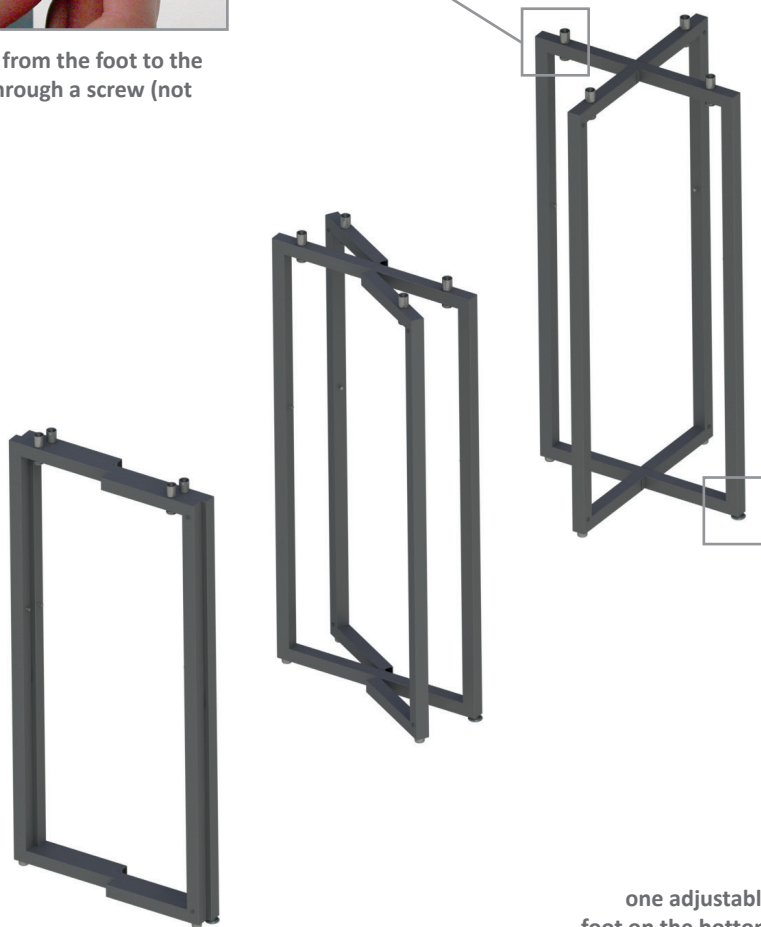

SCAPE – the foldable table system

VENTA
 BY BÜCHIN DESIGN

color example 100|402

Item No.: 24021

[LxWxH]: 700 x 700 x 1050 mm

total weight: 17,3 kg (glass)

total weight: 12,8 kg (compact laminate)

Base

foldable base frame without side holder

material: steel, powder-coated

profile: 30 x 30 mm

weight: 7,3 kg

1 x adjustable foot

Table-top

diameter: 700 x 700

material: compact laminate 10 mm (5,5 kg),
or safety glass 10 mm (10 kg)**Warranty**

1 year

SCAPE – the foldable table system

connection from the foot to the table-top through a screw (not removable)

one adjustable foot on the bottom of the base frame

Item No.: 99137

[LxWxH]: 780 x 870 x 670 mm
 Trolley for 5 x SCAPE_70_RO_105 (max. load)
 weight (empty): 45 kg
 weight (full): 132,5 kg (glass)