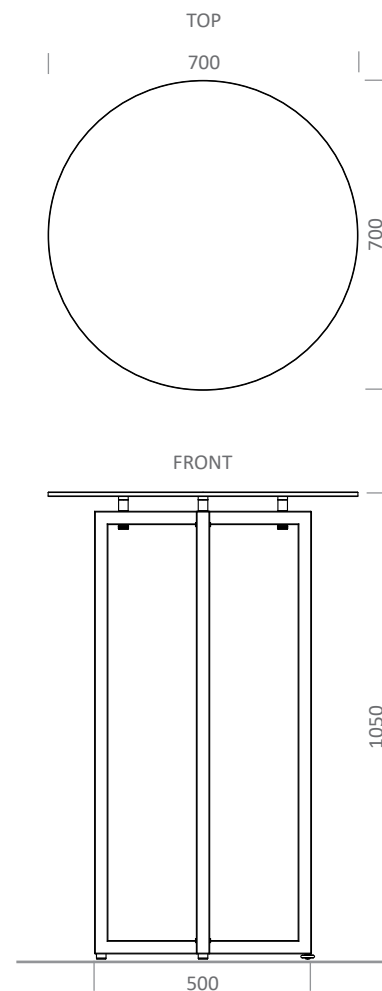

SCAPE – the foldable table system

VENTA
 BY BÜCHIN DESIGN

color example 100|402

Item No.: 24021

[LxWxH]: 700 x 700 x 1050 mm

total weight: 17,3 kg (glass)

total weight: 12,8 kg (compact laminate)

Base

foldable base frame without side holder

material: steel, powder-coated

profile: 30 x 30 mm

weight: 7,3 kg

1 x adjustable foot

Table-top

diameter: 700 x 700

material: compact laminate 10 mm (5,5 kg),
or safety glass 10 mm (10 kg)**Warranty**

1 year

SCAPE – the foldable table system

connection from the foot to the table-top through a screw (not removable)

one adjustable foot on the bottom of the base frame

Item No.: 99137

[LxWxH]: 780 x 870 x 670 mm
 Trolley for 5 x SCAPE_70_RO_105 (max. load)
 weight (empty): 45 kg
 weight (full): 132,5 kg (glass)