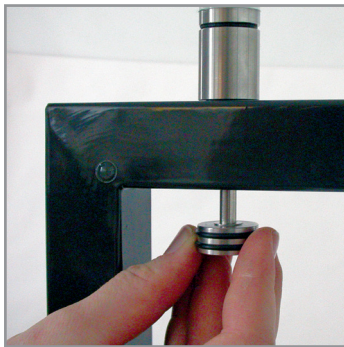

SCAPE – the foldable table system

VENTA
 BY BÜCHIN DESIGN

color example 100|402

Item No.: 24021

[LxWxH]: 700 x 700 x 1050 mm

total weight: 17,3 kg (glass)

total weight: 12,8 kg (compact laminate)

Base

foldable base frame without side holder

material: steel, powder-coated

profile: 30 x 30 mm

weight: 7,3 kg

1 x adjustable foot

Table-top

diameter: 700 x 700

material: compact laminate 10 mm (5,5 kg),
or safety glass 10 mm (10 kg)**Warranty**

1 year

SCAPE – the foldable table system

connection from the foot to the table-top through a screw (not removable)

one adjustable foot on the bottom of the base frame

Item No.: 99137

[LxWxH]: 780 x 870 x 670 mm
 Trolley for 5 x SCAPE_70_RO_105 (max. load)
 weight (empty): 45 kg
 weight (full): 132,5 kg (glass)