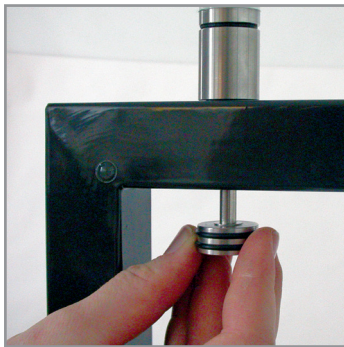

**Base**

foldable base frame without side holder

material: steel, powder-coated

profile: 30 x 30 mm

weight: 7,3 kg

1 x adjustable foot

**Table-top**

[LxWxH]: 700 x 700 x 10 mm

material: compact laminate 10 mm (5,5 kg),  
or safety glass 10 mm (10 kg)**Lower-tray**

diameter: 425 mm

material: compact laminate 10 mm (2 kg),  
or safety glass 4 mm (1,5 kg)**Warranty**

1 year

SCAPE – the foldable table system

connection from the foot to the table-top through a screw (not removable)

one adjustable foot on the bottom of the base frame

**Item No.: 99137**

[LxWxH]: 780 x 870 x 670 mm

Trolley for 5 x SCAPE\_70\_RO\_105\_T (max. load)