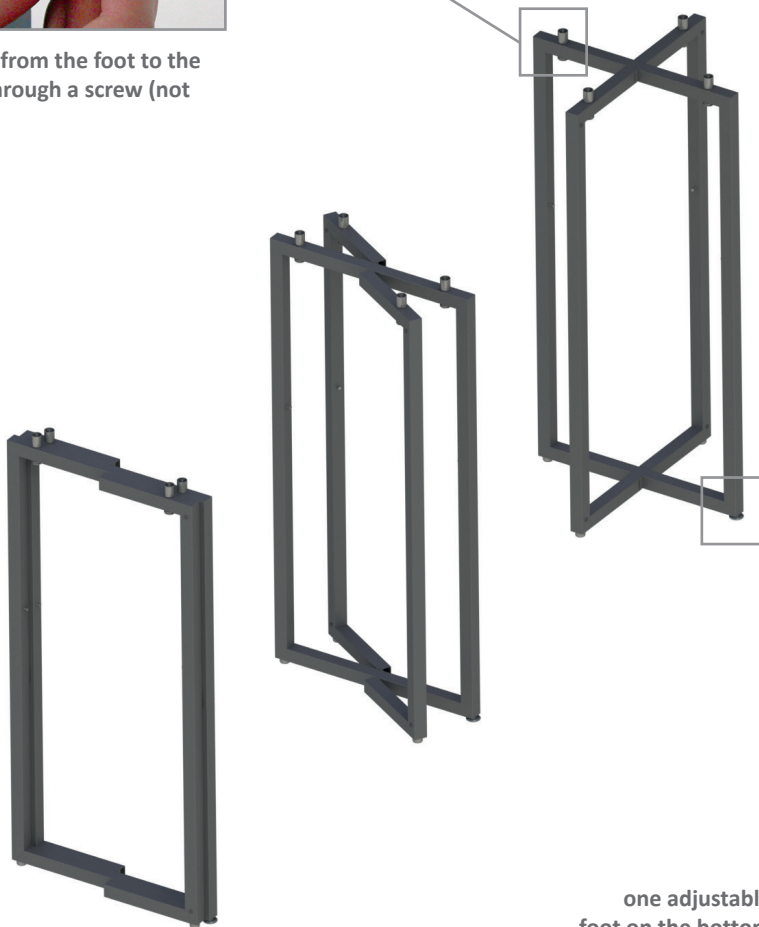

## SCAPE – the foldable table system

VENTA<sup>®</sup>  
BY BÜCHIN DESIGN

color example 100|402

**Item No.: 24027**

[LxWxH]: 700 x 700 x 1050 mm

total weight: 18,8 kg (glass)

total weight: 14,8 kg (compact laminate)

**Base**

foldable base frame without side holder

material: steel, powder-coated

profile: 30 x 30 mm

weight: 7,3 kg

1 x adjustable foot

**Table-top**

[LxWxH]: 700 x 700 x 10 mm

material: compact laminate 10 mm (5,5 kg),  
or safety glass 10 mm (10 kg)**Lower-tray**

diameter: 425 mm

material: compact laminate 10 mm (2 kg),  
or safety glass 4 mm (1,5 kg)**Warranty**

1 year

SCAPE – the foldable table system

connection from the foot to the table-top through a screw (not removable)

one adjustable foot on the bottom of the base frame

**Item No.: 99137**

[LxWxH]: 780 x 870 x 670 mm

Trolley for 5 x SCAPE\_70\_RO\_105\_T (max. load)