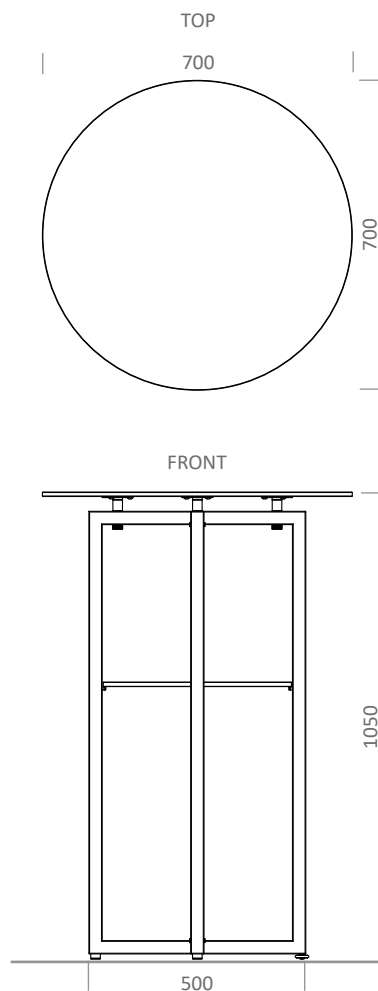

## SCAPE – the foldable table system

VENTA<sup>®</sup>  
BY BÜCHIN DESIGN

color example 100|402

**Item No.: 24027**

[LxWxH]: 700 x 700 x 1050 mm

total weight: 18,8 kg (glass)

total weight: 14,8 kg (compact laminate)

**Base**

foldable base frame without side holder

material: steel, powder-coated

profile: 30 x 30 mm

weight: 7,3 kg

1 x adjustable foot

**Table-top**

[LxWxH]: 700 x 700 x 10 mm

material: compact laminate 10 mm (5,5 kg),  
or safety glass 10 mm (10 kg)**Lower-tray**

diameter: 425 mm

material: compact laminate 10 mm (2 kg),  
or safety glass 4 mm (1,5 kg)**Warranty**

1 year

SCAPE – the foldable table system

connection from the foot to the table-top through a screw (not removable)

one adjustable foot on the bottom of the base frame

**Item No.: 99137**

[LxWxH]: 780 x 870 x 670 mm

Trolley for 5 x SCAPE\_70\_RO\_105\_T (max. load)