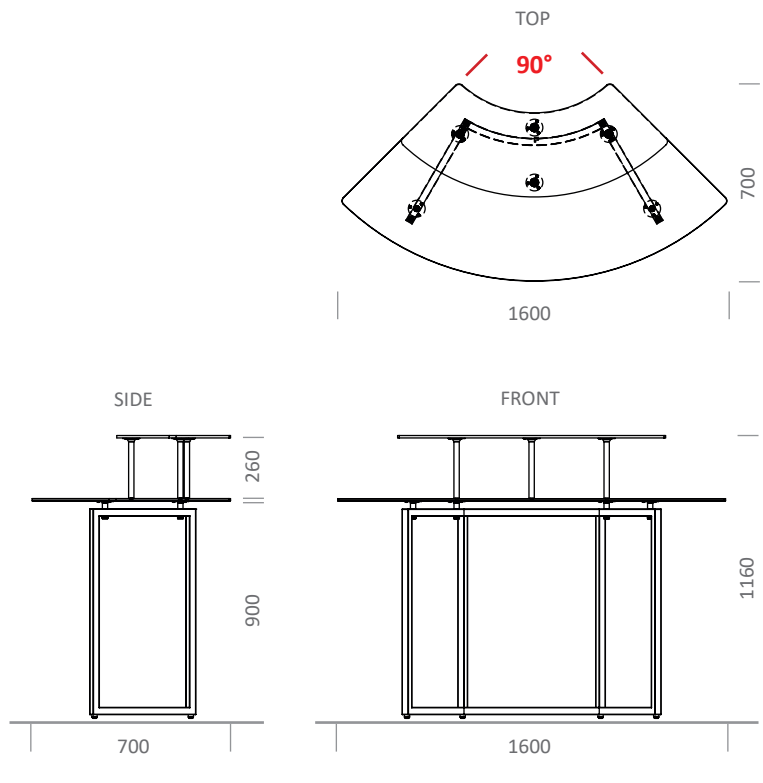

Warranty

1 year

Item No.: 99135

Trolley for 4 x QUAD (max. load)

weight:
67 kg [empty]
240 kg [full]