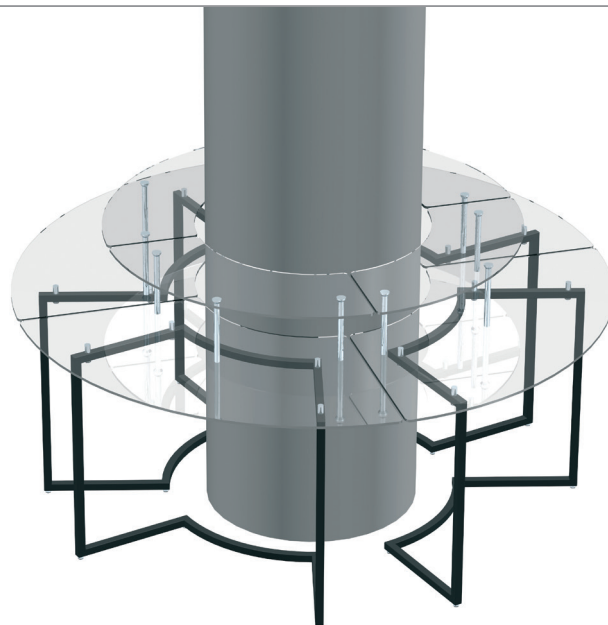

The „ALL-ROUNDER“ placed in a circle, around a column or in combination with the SCAPE model.

color example 100|402|402

QUAD_230 (set of 2 items)

Item No.: 28001

[LxWxH]: 1600 x 700 x 1160 mm
 total weight: 54,6 kg (safety glass)
 total weight: 40,9 kg (compact laminate)

Base

material: steel, powder-coated
 profile: 30 x 30 mm, not foldable
 weight: 10 kg

Table-top

material: compact laminate (12 kg),
 or safety glass 10 mm (22 kg)
 connection: can be fixed to the base

QUAD_ETAGERE_160

Table-top

material: compact laminate (12 kg),
or safety glass 10 mm (22 kg)
connection: can be fixed to the base

4 x QUAD_230 (set of 2 items)

Item No.: 28001

4 x QUAD around a column (ø = 230 cm)

Compilation of

4 x QUAD_230 (set of 2 items)

Item No.: 28001

and

4 x SCAPE_180_90

Item No.: 24002