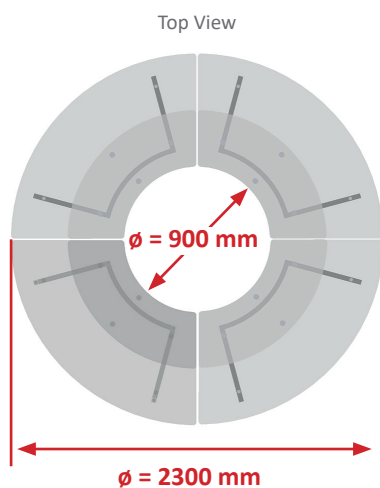

The „ALL-ROUNDER“ placed in a circle, around a column or in combination with the SCAPE model.

color example 100|402|402

QUAD_230 (set of 2 items)

Item No.: 28001

[LxWxH]: 1600 x 700 x 1160 mm
 total weight: 54,6 kg (safety glass)
 total weight: 40,9 kg (compact laminate)

[LxWxH]: 1100 x 350 x 260 mm
 total weight: 11,3 kg

4 x Feet

material: stainless steel, matt abraded
 weight: 4 x 0,7 kg = 2,8 kg

Table-top

material: compact laminate (4,8 kg),
 or safety glass 10 mm (8,5 kg)
 connection with feet: bolted

QUAD_TABLE_230

Item No.: 28003

[LxWxH]: 1600 x 700 x 900 mm

total weight: 32 kg (safety glass)

total weight: 26 kg (compact laminate)

Base

material: steel, powder-coated
profile: 30 x 30 mm, not foldable
weight: 10 kg

Table-top

material: compact laminate (12 kg),
or safety glass 10 mm (22 kg)
connection: can be fixed to the base

4 x QUAD_230 (set of 2 items)

Item No.: 28001

4 x QUAD around a column (ø = 230 cm)

Compilation of