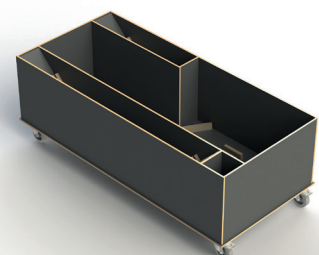

The „ALL-ROUNDER“ placed in a circle, around a column or in combination with the SCAPE model.

QUAD_230 (set of 2 items)

Item No.: 28001

[LxWxH]: 1600 x 700 x 1160 mm
total weight: 54,6 kg (safety glass)
total weight: 40,9 kg (compact laminate)

Base

material: steel, powder-coated
profile: 30 x 30 mm, not foldable
weight: 10 kg

Table-top

material: compact laminate (12 kg),
or safety glass 10 mm (22 kg)
connection: can be fixed to the base

QUAD_ETAGERE_160

[LxWxH]: 1100 x 350 x 260 mm
total weight: 11,3 kg

4 x Feet

material: stainless steel, matt abraded
weight: 4 x 0,7 kg = 2,8 kg

Table-top

material: compact laminate (4,8 kg),
or safety glass 10 mm (8,5 kg)
connection with feet: bolted

Warranty

1 year

Item No.: 99135

Trolley for 4 x QUAD (max. load)

weight:
67 kg [empty]
240 kg [full]