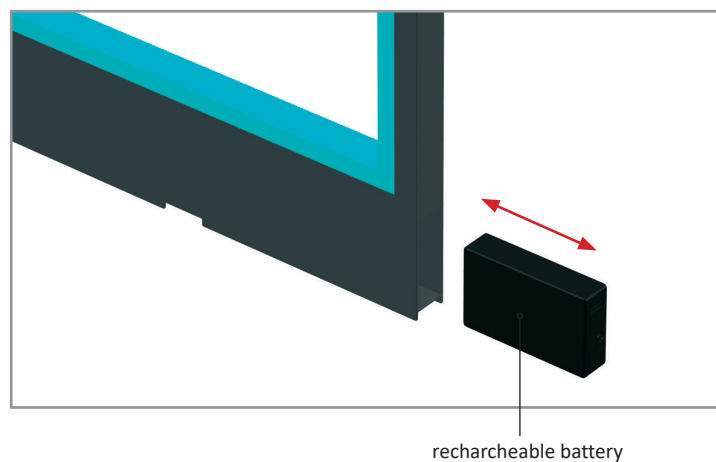

additional LED frame to upgrade your cocktail table

Item No.: 66001

[LxWxH]: 940 x 425 x 30 mm
total weight: 6,1 kg

Base

material: steel, 1 mm, powder-coated

LED frame

dimensions: 30 x 15 mm
material: white acrylic glass

Power supply

input: 100-240 V, 50-60 Hz
working voltage: 12~24V

Warranty

1 year

Charging system

Item No.: 99105

[LxWxH]: 870 x 500 x 670 mm
Trolley for 10 x LED frame (max. load)
weight (empty): 40 kg
weight (full): 101 kg