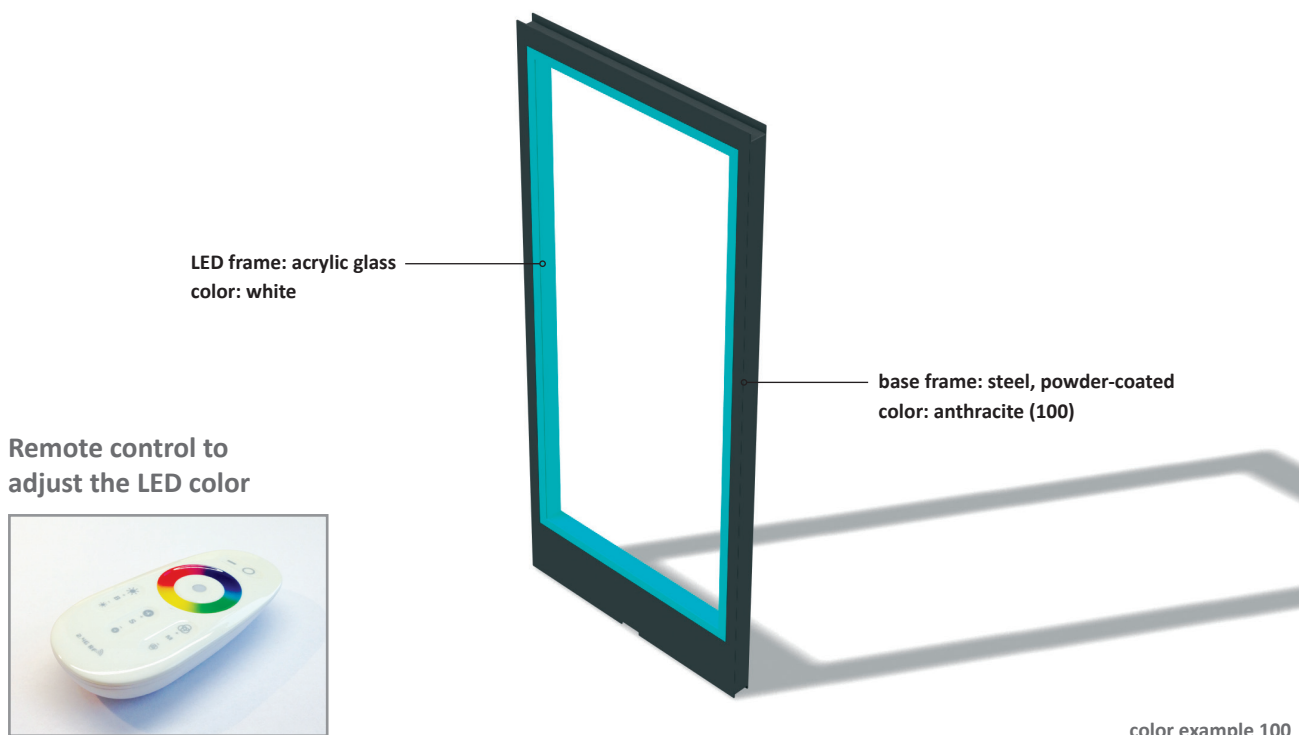

additional LED frame to upgrade your cocktail table

Item No.: 66001

[LxWxH]: 940 x 425 x 30 mm
total weight: 6,1 kg

Base

material: steel, 1 mm, powder-coated

LED frame

dimensions: 30 x 15 mm
material: white acrylic glass

Power supply

input: 100-240 V, 50-60 Hz
working voltage: 12~24V

Warranty

1 year

Charging system

Item No.: 99105

[LxWxH]: 870 x 500 x 670 mm
Trolley for 10 x LED frame (max. load)
weight (empty): 40 kg
weight (full): 101 kg