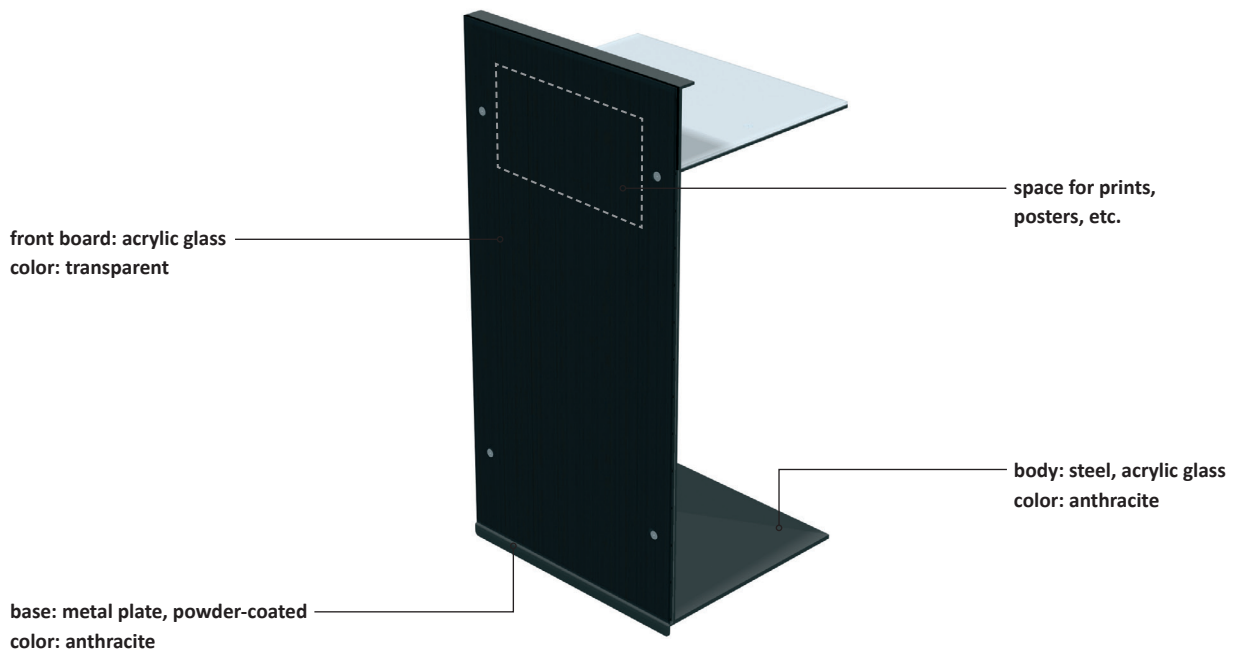

Lectern with exchangeable front

VENTA[®]
BY BÜCHIN DESIGN**Item No.: 35001**

[LxWxH]: 550 x 600 x 1200 mm

total weight: 39,7 kg

Bodymaterial: acrylic glass
color: anthracite**Front-board**material: acrylic glass, transparent,
dimensions: 600 x 1090 mm**Base**material: metal plate, 2 mm,
color: anthracite, powder-coated**Features**exchangeable front for printings
LED reading lamp
preparation for microphone
soft cover for transport and storage
rollerskate**Power supply**power supply: 230 V / 50 Hz
plug: schuko (CEE 7/4)**Warranty**