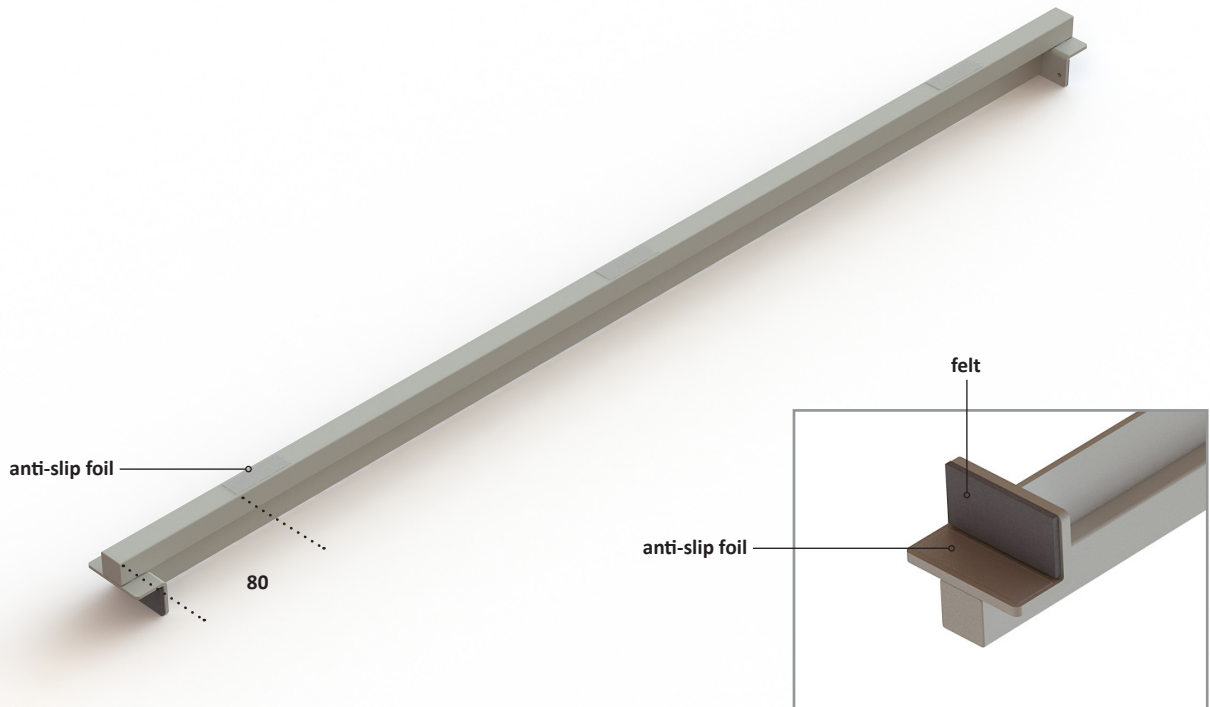

Additional item to support the table-top in case of placing a HEATBRIDGE_BEER_SOLARIS_80 on a STAGE_80 table (size: XS or S) **with BAIN-MARIE top unit.**

color example 101

Item No.: 15067

[LxWxH]: 750 x 40 x 37 mm
weight: 0,75 kg

Material

steel, profile 15 x 15 mm + 2 mm
bended steel, powder-coated

Warranty

1 year