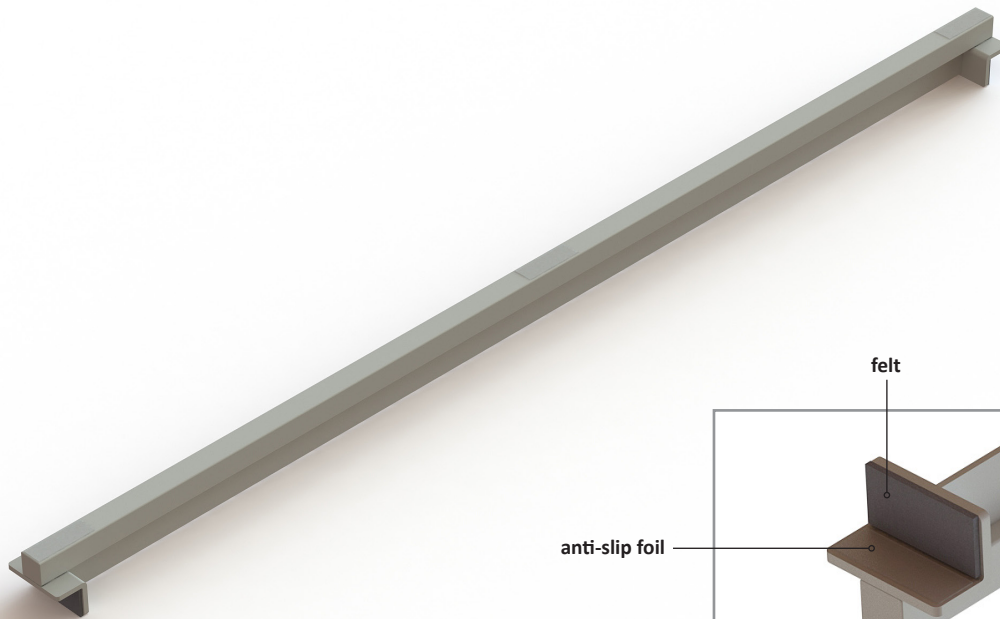

Additional item to support the table-top in case of placing a HEATBRIDGE_BEER_SOLARIS on a STAGE_80 table.

color example 101

Item No.: 15066

[LxWxH]: 750 x 40 x 37 mm

weight: 0,75 kg

Material

steel, profile 15 x 15 mm + 3 mm
bended steel, powder-coated