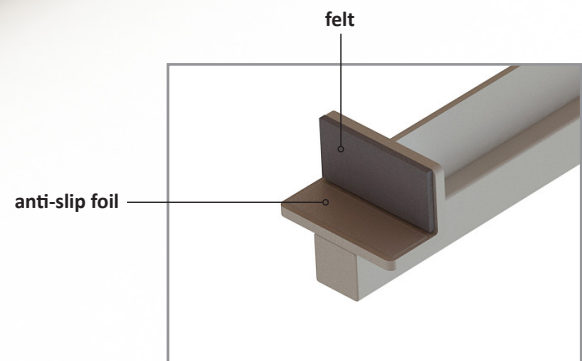

Additional item to support the table-top in case of placing a HEATBRIDGE_BEER_SOLARIS on a STAGE_80 table.

color example 101

Item No.: 15066

[LxWxH]: 750 x 40 x 37 mm

weight: 0,75 kg

Material

steel, profile 15 x 15 mm + 3 mm
bended steel, powder-coated