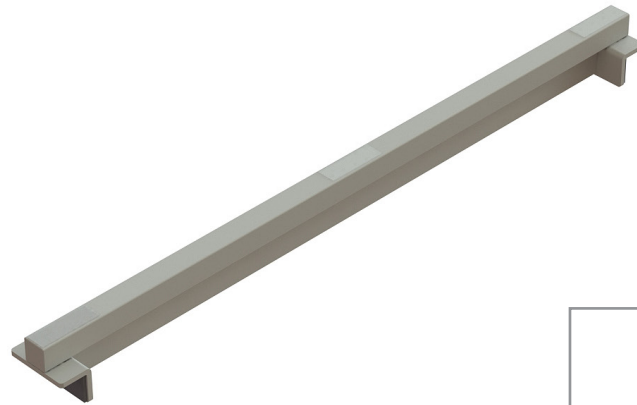

Additional item to support the table-top in case of placing a HEATBRIDGE_BEER_SOLARIS on a STAGE_50 table.

color example 101

Item No.: 15068

[LxWxH]: 450 x 40 x 37 mm

weight: 0,35 kg

Material

steel, profile 15 x 15 mm + 3 mm
bended steel, powder-coated