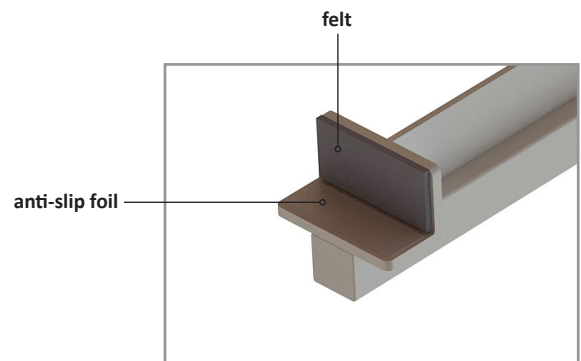

Additional item to support the table-top in case of placing a HEATBRIDGE_BEER_SOLARIS on a STAGE_50 table.

color example 101

Item No.: 15068

[LxWxH]: 450 x 40 x 37 mm

weight: 0,35 kg

Material

steel, profile 15 x 15 mm + 3 mm
bended steel, powder-coated