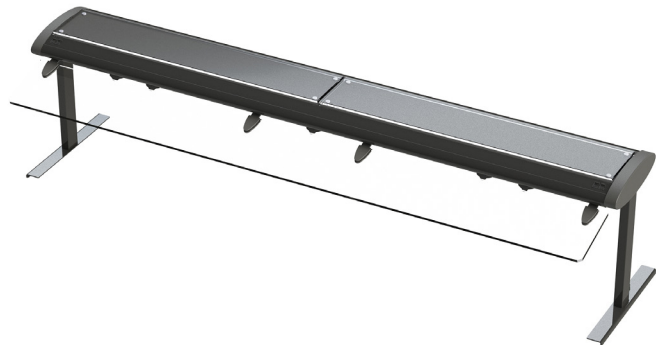

Sneeze-guard with heating and LED illumination

VENTA
BY BÜCHIN DESIGN

HEATBRIDGE_BEER_SOLARIS_180

Item No.: 66002

[LxWxH]: 1800 x 500 x 440 mm

total weight: 20 kg

Heat elements: 5 x

ampacity (max.): 7,7 A

HEATBRIDGE_BEER_SOLARIS_180_DS

Item No.: 66013

[LxWxH]: 1800 x 620 x 440 mm

total weight: 24 kg (2 x sneeze-guard)

Suitable VENTA products

Item No.: 51003_STAGE_50_M

HEATBRIDGE_BEER_SOLARIS_164

Item No.: 66010

[LxWxH]: 1618 x 500 x 440 mm

total weight: 17 kg

Heat elements: 4 x

ampacity (max.): 5,2 A