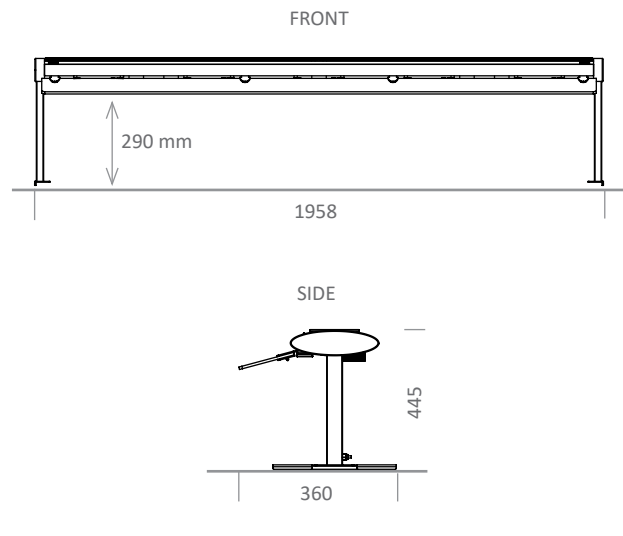

Item No.: 66009

[LxWxH]: 1958 x 500 x 440 mm
weight: 23 kg (1 x sneeze-guard on guest side)
usable height: 290 mm

Base (feet)

material: steel, powder-coated
profil: 50 x 25 mm

Heating element (infrared technic)

Suitable VENTA products

Item No.: 51002_STAGE_50_L

Warranty

Version with two sneeze-guards

HEATBRIDGE_BEER_SOLARIS_196_DS

Item No.: 66019

[LxWxH]: 1958 x 620 x 440 mm
weight: 27 kg (2 x sneeze-guard)

Additional item to stabilize the table-top

Heat elements: 5 x

ampacity (max.): 7,7 A

**HEATBRIDGE_BEER_SOLARIS_180_DS****Item No.: 66013**

[LxWxH]: 1800 x 620 x 440 mm

total weight: 24 kg (2 x sneeze-guard)

Suitable VENTA products

Item No.: 51003_STAGE_50_M

HEATBRIDGE_BEER_SOLARIS_164**Item No.: 66010**

[LxWxH]: 1618 x 500 x 440 mm

total weight: 17 kg

Heat elements: 4 x

ampacity (max.): 5,2 A

**HEATBRIDGE_BEER_SOLARIS_164_DS****Item No.: 66011**

[LxWxH]: 1618 x 620 x 440 mm