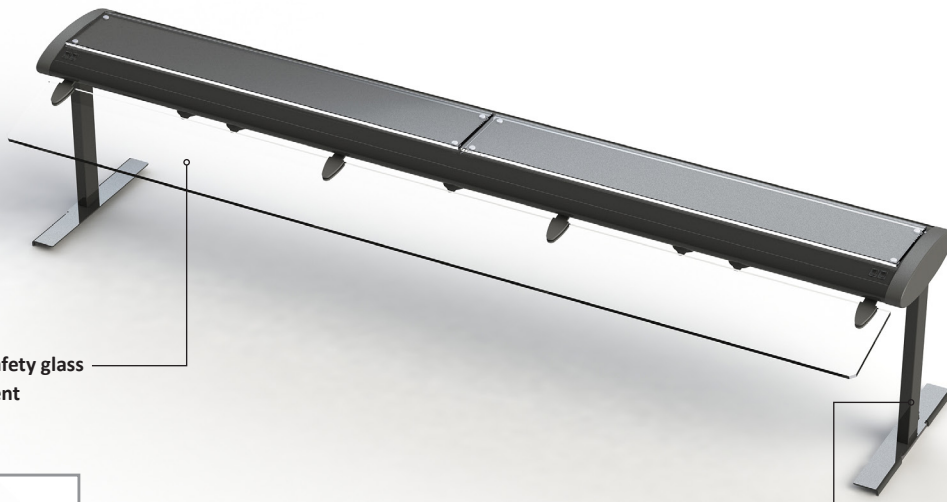

Sneeze-guard with heating and LED illumination

sneeze-guard: safety glass
color: transparent

base frame: steel, powder-coated
color: anthracite (100)

Version with two sneeze-guards

color example 100

HEATBRIDGE_BEER_SOLARIS_196

Item No.: 66009

[LxWxH]: 1958 x 500 x 440 mm
weight: 23 kg (1 x sneeze-guard on guest side)
usable height: 290 mm

Base (feet)

material: steel, powder-coated
profil: 50 x 25 mm

Heating element (infrared technic)

manufacturer: Beer
model: SOLARIS
power: 5 x 300 W / 230 V
technical details: 1770 W / 230 V
ampacity (max.): 7,7 A
features: 5 x dimmable warming light,
switchable to cold LED-light (3000K)
material: steel, powder-coated

Suitable VENTA products

Item No.: 51002_STAGE_50_L

Warranty

Version with two sneeze-guards

HEATBRIDGE_BEER_SOLARIS_196_DS

Item No.: 66019

[LxWxH]: 1958 x 620 x 440 mm
weight: 27 kg (2 x sneeze-guard)

Additional item to stabilize the table-top