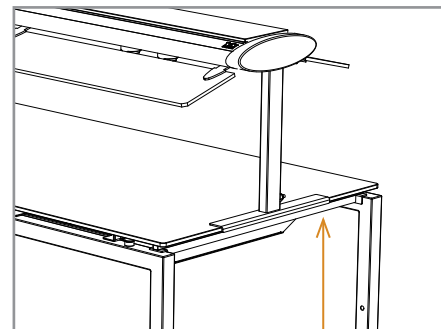

Additional item to stabilize the table-top

Heavy load strut
Item No.: 15066
Item No.: 15068