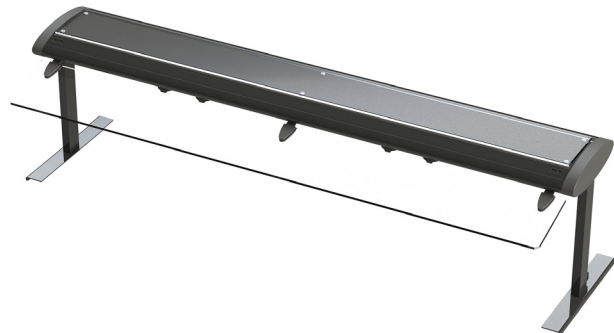

HEATBRIDGE_BEER_SOLARIS_160_DS

Item No.: 66036

[LxWxH]: 1618 x 620 x 440 mm

total weight: 20 kg (2 x sneeze-guard)

Suitable VENTA products

Item No.: 20104-20105_STAGE_50_S_ELEMENTS

HEATBRIDGE_BEER_SOLARIS_80

Item No.: 66012

[LxWxH]: 800 x 500 x 440 mm

total weight: 10 kg

Heat elements: 2 x

ampacity (max.): 2,6 A