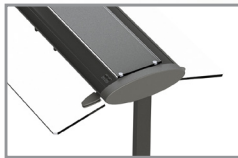

Sneeze-guard with heating and LED illumination

sneeze-guard: safety glass
color: transparent

base frame: steel, powder-coated
color: anthracite (100)

Version with two sneeze-guards

color example 100

HEATBRIDGE_BEER_SOLARIS_196

Item No.: 66009

[LxWxH]: 1958 x 500 x 440 mm
weight: 23 kg (1 x sneeze-guard on guest side)
usable height: 290 mm

Base (feet)

material: steel, powder-coated
profil: 50 x 25 mm

Heating element (infrared technic)

manufacturer: Beer
model: SOLARIS
power: 5 x 300 W / 230 V
technical details: 1770 W / 230 V
ampacity (max.): 7,7 A
features: 5 x dimmable warming light,
switchable to cold LED-light (3000K)
material: steel, powder-coated