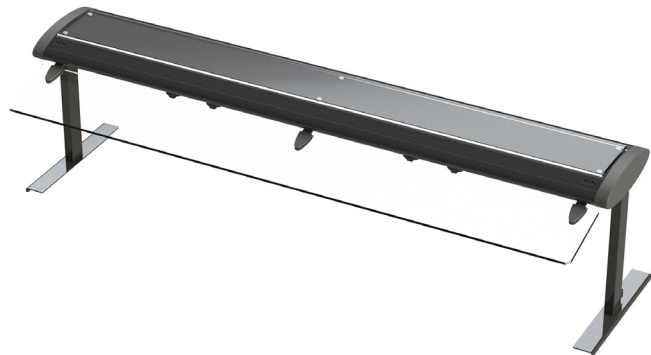

HEATBRIDGE_BEER_SOLARIS_164_DS

Item No.: 66011

[LxWxH]: 1618 x 620 x 440 mm

total weight: 20 kg (2 x sneeze-guard)

Suitable VENTA products

Item No.: 51017_STAGE_50_S_164

HEATBRIDGE_BEER_SOLARIS_160

Item No.: 66035

[LxWxH]: 1618 x 500 x 440 mm

total weight: 17 kg

Heat elements: 4 x

ampacity (max.): 5,2 A