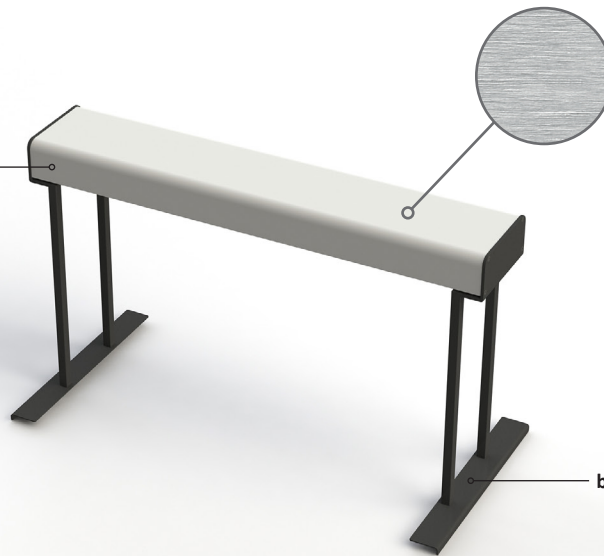

Additional item to keep the food warm

cover: satin aluminium
color: silver

base frame: steel, powder-coated
color: anthracite (100)

Underside view:
infrared heat technic

color example 100

Item No.: 66032

[LxWxH]: 804 x 360 x 445 mm
weight: 5,3 kg
usable height: 370 mm

Base (feet)

material: steel, powder-coated
profil: 15 x 15 mm

Heating element (infrared technic)

manufacturer: Bartscher
model: IHR 650
power: 0,8 kW / 230V, 50/60 Hz
material: satin aluminium, silver

Suitable VENTA products

Item No.: 51004_STAGE_50_XS

Warranty

1 year

Combination with STAGE tables

Shown in picture:
Item No.: 66004

Additional item to stabilize the table-top

Heavy load strut
Item No.: 15066
Item No.: 15068