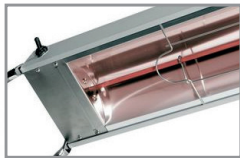

Additional item to keep the food warm

cover: satin aluminium
color: silver

base frame: steel, powder-coated
color: anthracite (100)

Underside view:
infrared heat technic

color example 100

Item No.: 66032

[LxWxH]: 804 x 360 x 445 mm
weight: 5,3 kg
usable height: 370 mm

Base (feet)

material: steel, powder-coated
profil: 15 x 15 mm

Heating element (infrared technic)

manufacturer: Bartscher
model: IHR 650
power: 0,8 kW / 230V, 50/60 Hz
material: satin aluminium, silver

Suitable VENTA products