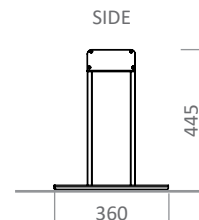

Additional item to keep the food warm

cover: satin aluminium
color: silver

base frame: steel, powder-coated
color: anthracite (100)

Underside view:
infrared heat technic

color example 100

Item No.: 66032

[LxWxH]: 804 x 360 x 445 mm
weight: 5,3 kg
usable height: 370 mm

Item No.: 51004_STAGE_50_XS

Warranty

1 year

Combination with STAGE tables

Shown in picture:
Item No.: 66004

Additional item to stabilize the table-top

Heavy load strut
Item No.: 15066
Item No.: 15068