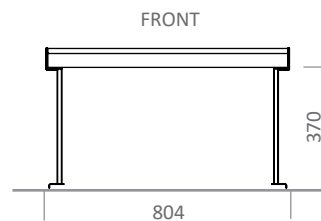

Additional item to keep the food warm

cover: satin aluminium
color: silver

base frame: steel, powder-coated
color: anthracite (100)

Underside view:
infrared heat technic

color example 100

Item No.: 66032

[LxWxH]: 804 x 360 x 445 mm
weight: 5,3 kg
usable height: 370 mm

Item No.: 51004_STAGE_50_XS

Warranty

1 year

Combination with STAGE tables

Shown in picture:
Item No.: 66004

Additional item to stabilize the table-top

Heavy load strut
Item No.: 15066
Item No.: 15068