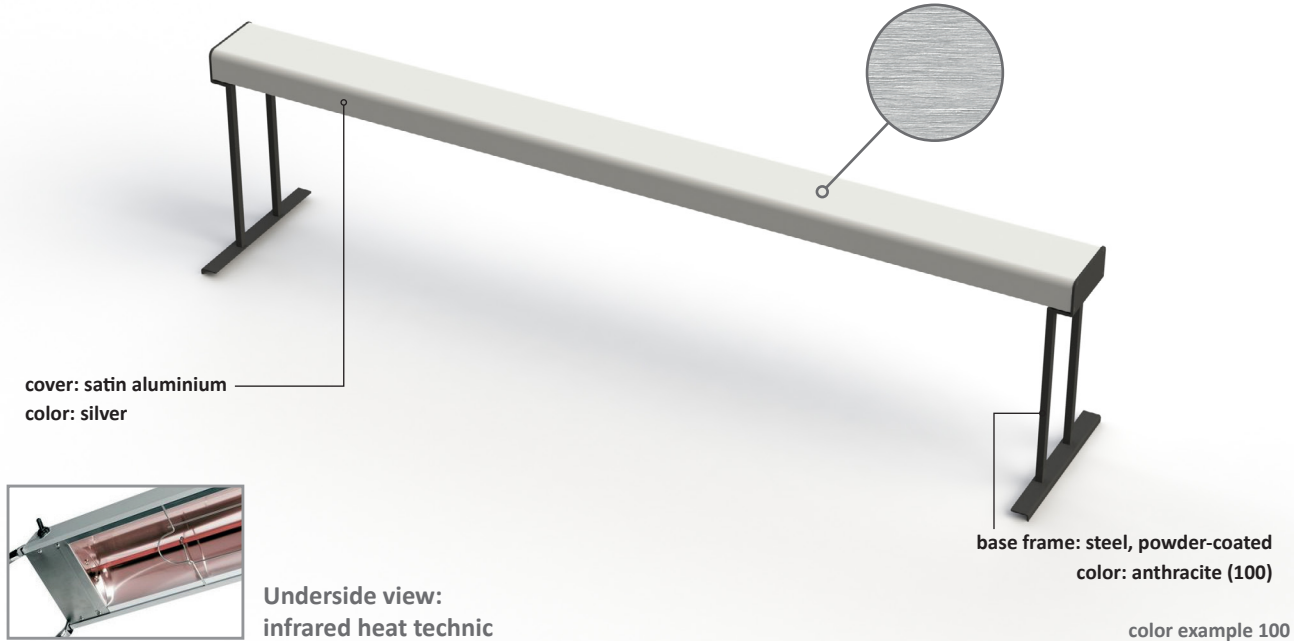

**Additional item to keep the food warm**

cover: satin aluminium  
color: silver

base frame: steel, powder-coated  
color: anthracite (100)

Underside view:  
infrared heat technic

color example 100

**Item No.: 66004**

[LxWxH]: 1845 x 360 x 445 mm  
weight: 8,2 kg  
usable height: 370 mm

**Base (feet)**

material: steel, powder-coated  
profil: 15 x 15 mm

**Heating element (infrared technic)**

manufacturer: Bartscher  
model: IHR 1730  
power: 1,73 kW / 230V, 50/60 Hz  
material: satin aluminium, silver

**Suitable VENTA products**

Item No.: 51003\_STAGE\_50\_M

**Warranty**

1 year

**Combination with STAGE tables**

**Additional item to stabilize the table-top**

Heavy load strut  
Item No.: 15066  
Item No.: 15068