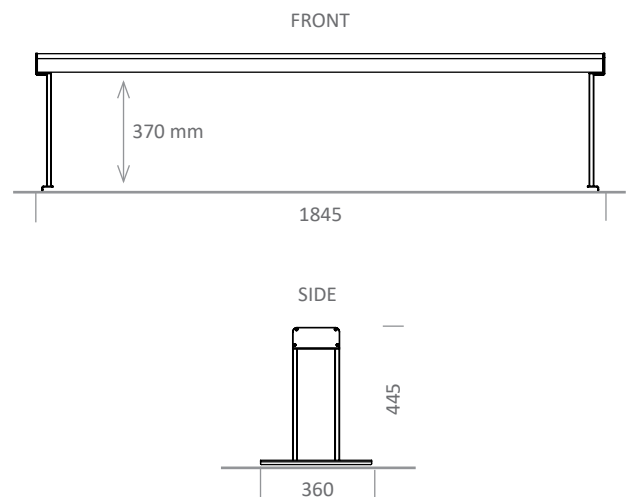

Combination with STAGE tables