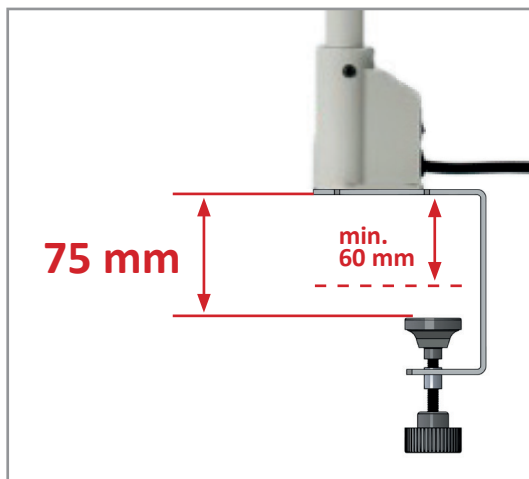

Keep your buffet warm with heat from the top.
Install on every VENTA STAGE table only with VENTA clamp and only on front- or backside.

VENTA®
 BY BÜCHIN DESIGN

STAYHOT heat lamp/model:
 LPF1-BT-V with VENTA clamp
 (opening max. = 75 mm/
 min. = 60 mm)

color example LPF1-BT-V

Item No.: 12329

[LxWxH]: 800 x 500 x 180 mm
 height: 635 mm
 shade: H 218 | d = 180 mm
 weight: 2,6 kg

Clamp

[LxWxH]: 105 x 60 x 150 mm
 opening min. VENTA clamp: 60 mm
 opening max. VENTA clamp: 75 mm