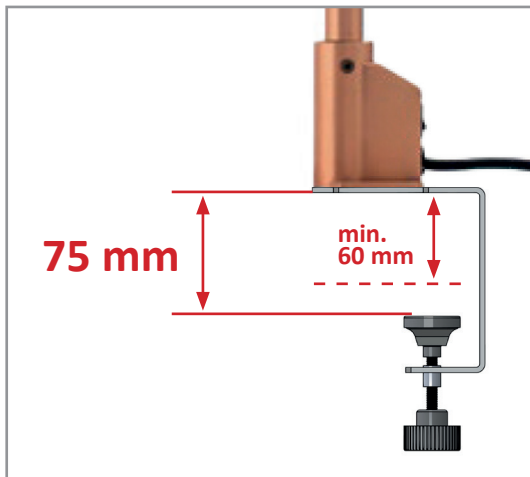

Keep your buffet warm with heat from the top.
Install on every VENTA STAGE table only with VENTA clamp and only on front- or backside.

STAYHOT heat lamp/model:
 LPF1-BT-K with VENTA clamp
 (opening max. = 75 mm/
 min. = 60 mm)

color example LPF1-BT-K

Item No.: 12331

[LxWxH]: 800 x 500 x 180 mm
 height: 635 mm
 shade: H 218 | d = 180 mm
 weight: 2,6 kg

Clamp

[LxWxH]: 105 x 60 x 150 mm
 opening min. VENTA clamp: 60 mm
 opening max. VENTA clamp: 75 mm