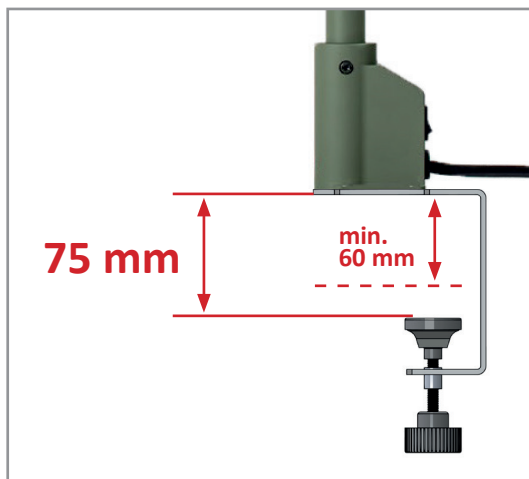

Keep your buffet warm with heat from the top.
**Install on every VENTA STAGE table only with
 VENTA clamp and only on front- or backside.**

VENTA®
 BY BÜCHIN DESIGN

STAYHOT heat lamp/model:
 LPF1-BT-CG with VENTA clamp
 (opening max. = 75 mm/
 min. = 60 mm)

color example LPF1-BT-CG

Item No.: 12328

[LxWxH]: 800 x 500 x 180 mm
 height: 635 mm
 shade: H 218 | d = 180 mm
 weight: 2,6 kg

Clamp

[LxWxH]: 105 x 60 x 150 mm
 opening min. VENTA clamp: 60 mm
 opening max. VENTA clamp: 75 mm