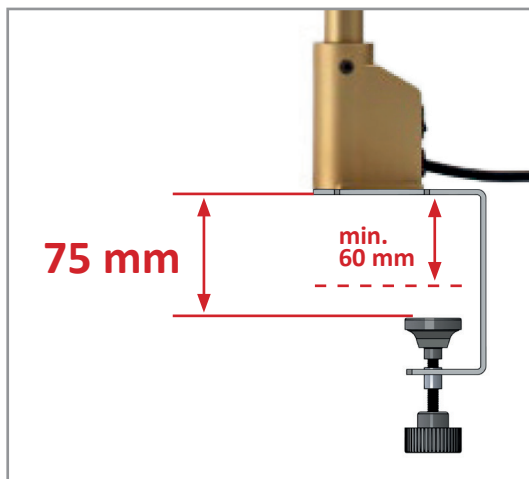

Keep your buffet warm with heat from the top.
Install on every VENTA STAGE table only with VENTA clamp and only on front- or backside.

VENTA®
 BY BÜCHIN DESIGN

STAYHOT heat lamp/model:
 LPF1-BT-M with VENTA clamp
 (opening max. = 75 mm/
 min. = 60 mm)

color example LPF1-BT-M

Item No.: 12330

[LxWxH]: 800 x 500 x 180 mm
 height: 635 mm
 shade: H 218 | d = 180 mm
 weight: 2,6 kg

Clamp

[LxWxH]: 105 x 60 x 150 mm
 opening min. VENTA clamp: 60 mm
 opening max. VENTA clamp: 75 mm