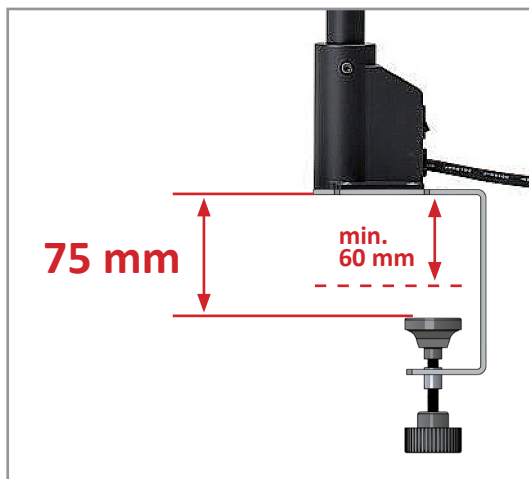

Keep your buffet warm with heat from the top.  
**Install on every VENTA STAGE table only with VENTA clamp and only on front- or backside.**

VENTA®  
 BY BÜCHIN DESIGN

STAYHOT heat lamp/model:  
 LPF1-BT-S with VENTA clamp  
 (opening max. = 75 mm/  
 min. = 60 mm)

#### Item No.: 12322

[LxWxH]: 800 x 500 x 180 mm  
 height: 635 mm  
 shade: H 218 | d = 180 mm  
 weight: 2,6 kg

#### Clamp

[LxWxH]: 105 x 60 x 150 mm  
 opening min. VENTA clamp: 60 mm  
 opening max. VENTA clamp: 75 mm