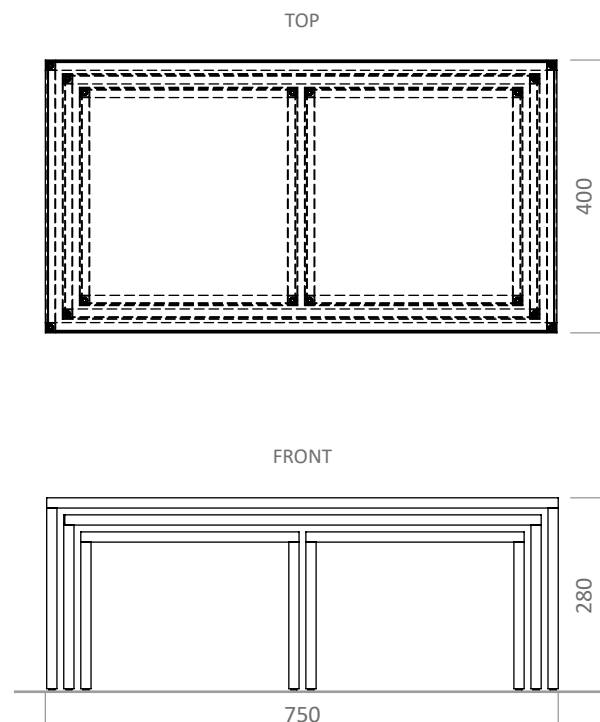

Etagere (set of 4)

STAGE_ETAGERE_L: 1 x

STAGE_ETAGERE_M: 1 x

STAGE_ETAGERE_XS: 2 x

Base

material: steel, powder-coated

profile: 15 x 15 mm

weight: 1,4 kg | 1,3 kg | 2 x 0,6 kg

Table-top

[LxWxH]: 1950 x 790 x 10 mm

material: compact laminate 10 mm,
or safety glass 6 mm

weight: 4,4 kg | 3,7 kg | 2 x 1,5 kg

Warranty

1 year

Stackable barstool

VENTA[®]
BY BÜCHIN DESIGN

STAGE_ETAGERE_L

Item No.: 32002

[LxWxH]: 750 x 400 x 280 mm

total weight: 6 kg (safety glass)

total weight: 6 kg (compact laminate)

STAGE_ETAGERE_M

Item No.: 32003

[LxWxH]: 700 x 360 x 255 mm

total weight: 5 kg (safety glass)

total weight: 5 kg (compact laminate)

STAGE_ETAGERE_XS

Item No.: 32004

[LxWxH]: 320 x 320 x 230 mm

total weight: 2 kg (safety glass)

total weight: 2 kg (compact laminate)