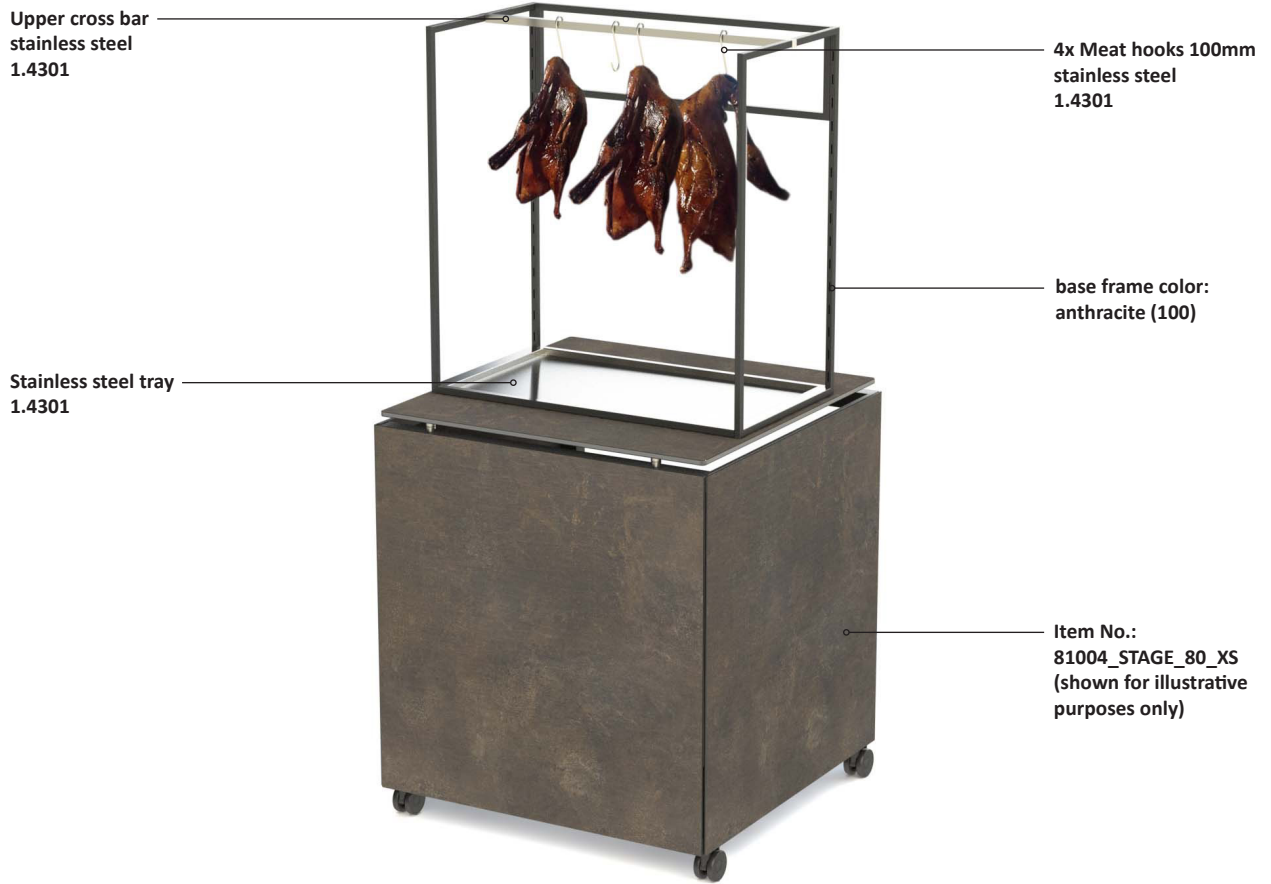

For elegant and various food presentation on buffet table desk.

picture shows additional equipment

color example 100

Item No.: 32011

[LxWxH]: 762 x 430 x 800 mm
total weight: 8,4 kg

Base

steel, powder-coated, profile 15 x 15 mm

Stainless steel tray

[LxWxH]: 762 x 430 x 16 mm
material: stainless steel 1.4301
surface: brilliant brushed

Classification stainless steel

DIN EN 1008-3
approved for the food industry

Warranty

1 year