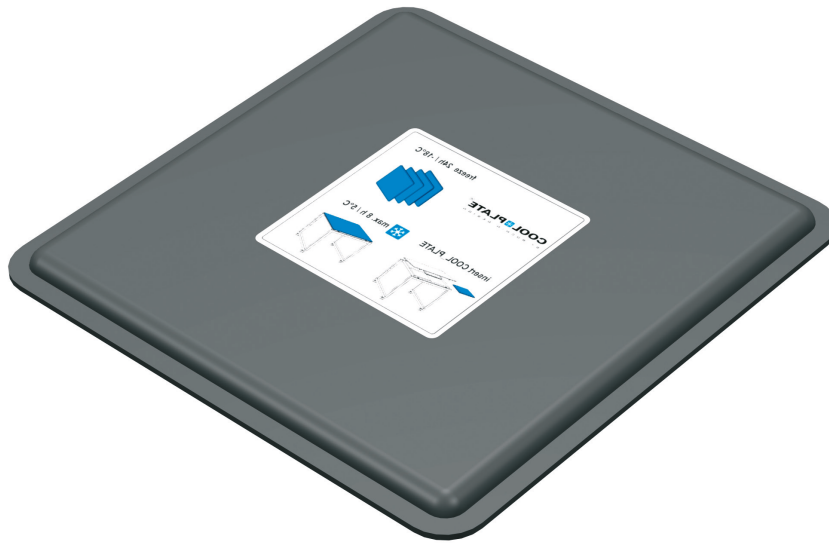

2h cooling 5°-10°C on the glass surface without electricity

VENTA[®]
BY BÜCHIN DESIGN

Item No.: 66003

[LxWxH]: 350 x 350 x 26 mm

weight: 2,4 kg

Handling:

freeze 12 hours at -18°C in vertical position

Suitable VENTA products

Item No.: 11010_table-top_STAGE_80_XS_COOL

Item No.: 11041_table-top_STAGE_50_XS_COOL

Item No.: 32005_STAGE_ETAGERE_COOL_SQ

Item No.: 32006_STAGE_ETAGERE_COOL_RE

Item No.: 32007_STAGE_ETAGERE_COOL (set of 3)