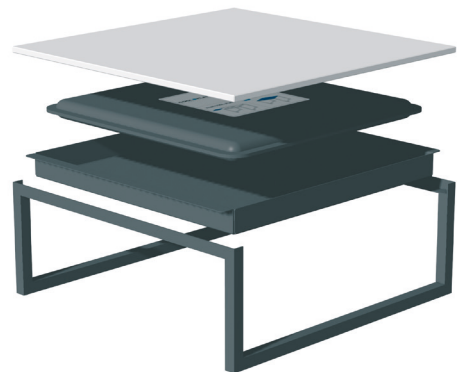

2h cooling 5°-10°C on the glass surface without electricity

VENTA[®]
BY BÜCHIN DESIGN

Item No.: 66003

[LxWxH]: 350 x 350 x 26 mm

weight: 2,4 kg

Handling:

freeze 12 hours at -18°C in vertical position

Suitable VENTA products

Item No.: 51029_STAGE_50_XS_COOL

Item No.: 81007_STAGE_80_XS_COOL

Warranty

1 year

Explosion view of installation

main parts

Shown in picture

Item No.: 32005_STAGE_ETAGERE_COOL_SQ