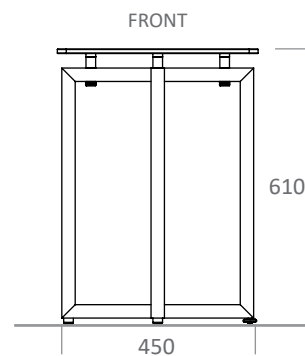

**Foldable side table**

color example 100|300

**Item No.: 27004**

[LxWxH]: 450 x 450 x 610 mm  
total weight: 10 kg

**Base**

foldable base frame  
material: steel, powder-coated  
profile: 30 x 30 mm  
weight: 5 kg

**Table-top**

[LxWxH]: 450 x 450 x 10 mm  
material: safety glass 10 mm (5 kg)  
underside with 4 x connectors

**Warranty**

1 year

**Item No.: 99142**

Trolley for 10 x BY\_45\_SQ  
(max. load)

weight:  
20 kg [empty]  
120 kg [full]

**connection between table-top and base**