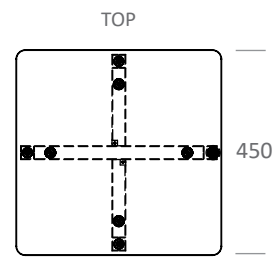

**Foldable side table**

color example 100|300

**Item No.: 27004**

[LxWxH]: 450 x 450 x 610 mm  
total weight: 10 kg

**Base**

foldable base frame  
material: steel, powder-coated  
profile: 30 x 30 mm  
weight: 5 kg

**Table-top**

[LxWxH]: 450 x 450 x 10 mm  
material: safety glass 10 mm (5 kg)  
underside with 4 x connectors

**Warranty**

1 year

**Item No.: 99142**

Trolley for 10 x BY\_45\_SQ  
(max. load)

weight:  
20 kg [empty]  
120 kg [full]

**connection between table-top and base**