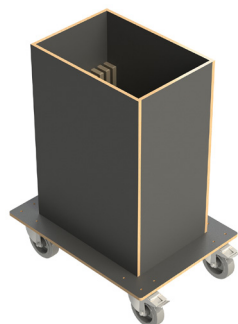

**Foldable side table**

color example 100|300

**Item No.: 27004**

[LxWxH]: 450 x 450 x 610 mm  
total weight: 10 kg

**Base**

foldable base frame  
material: steel, powder-coated  
profile: 30 x 30 mm  
weight: 5 kg

**Table-top**

[LxWxH]: 450 x 450 x 10 mm  
material: safety glass 10 mm (5 kg)  
underside with 4 x connectors

**Warranty**

1 year

**Item No.: 99142**

Trolley for 10 x BY\_45\_SQ  
(max. load)

weight:  
20 kg [empty]  
120 kg [full]

**connection between table-top and base**